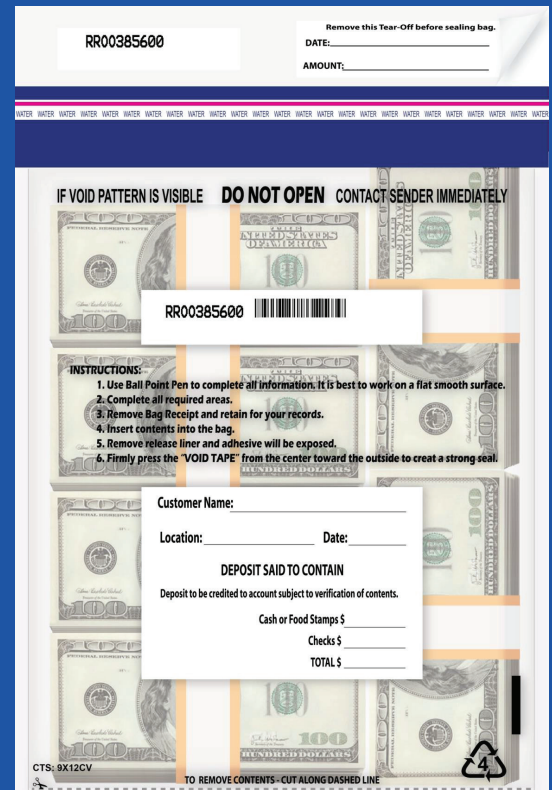

Security Deposit Bag

designed for high risk security environments

User friendly single use deposit security bag.

Premium security tape that displays VOID graphics when subjected to cold temperatures or peeling.

White indicator line changes color when exposed to hot temperatures.

Aqua detect feature when exposed to saliva.

Available in in-line or fold over closures.

Made with high strength co-ex material.

Security side seals with security printing.

Sequential numbering and bar coding available in several different formats.

Customized graphics to your specifications.

Available in single or dual pouch configurations.

Tear off receipt with matching sequential number.